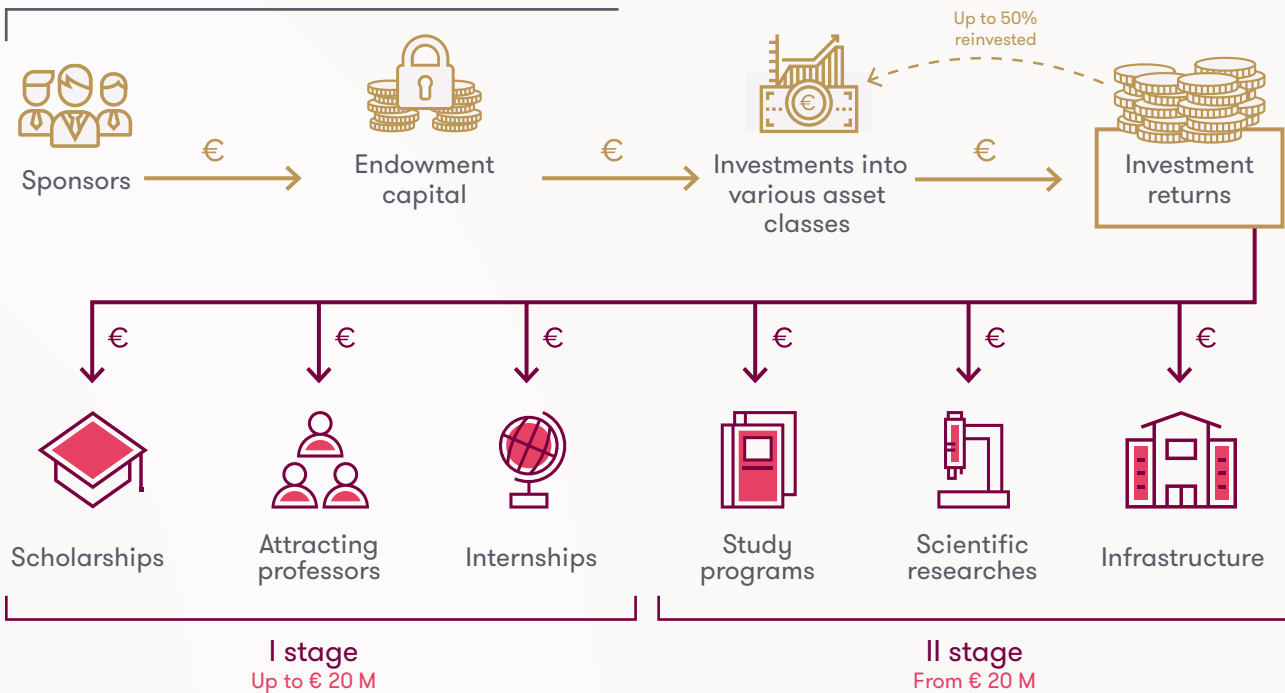

Vilnius University Foundation is the first university endowment in Lithuania. The collected donations are invested and the return on investment is designated to the projects fostering the international competitiveness of Vilnius University.

Vilnius University Foundation

- € 2.6 M Endowment Capital
- € 392 434 Worth of funded projects
- 9 Number of funded projects

Vilnius University

- 423 Place in the global QS ranking
- ~ € 105 M University budget for the year
- ~24 250 Students

How does an Endowment Capital Work?

International Practice

The university endowments are a common and proven practice abroad. In the U.S., more than 80 university endowments have accumulated at least \$ 1 billion in capital. Probably the most famous European endowments are located in the United Kingdom, Hungary and Finland.